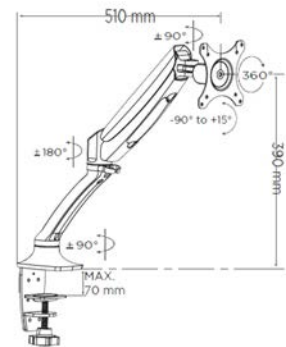

MODEL

ADM502

Lifestyle monitor mount

Easy assist height-adjustable dual arm desk mount, single monitor extension

Whether in the home or office, AVS psiMount lifestyle monitor mounts create a more productive and comfortable workspace. Elegantly designed with a gas assisted steel body, AVS psiMounts will stand the test of time both functionally and aesthetically.

SUGGESTED SCREEN SIZE
10" - 24"

MOUNTING PATTERN
100 x 100 mm (max)

MAXIMUM LOAD
5 kg (11 lbs)

TILT RANGE
85° up, 15° down

VESA HOLE PATTERNS
75x75 mm or 100x100 mm

PAN/SWIVEL RANGE
Up to 90 degrees

HEIGHT ADJUSTMENT
Adjust to your optimal height for an ergonomic fit

CABLE MANAGEMENT
Cable management system gathers and routes your cables neatly

MOUNTING OPTIONS
C-clamp or through desk

C-CLAMP

THROUGH DESK MOUNT

FINISH
Black